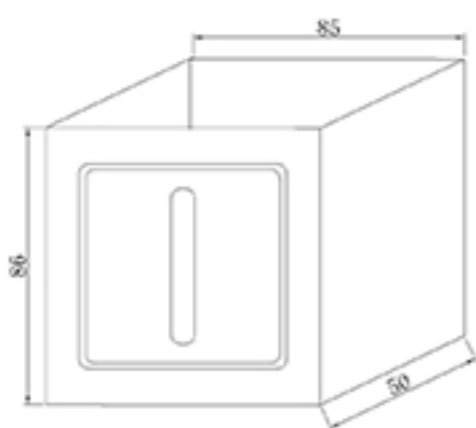

## LED CORNER LIGHT

Lamp model:	FCS-QJ8686
Input Wattage:	3W
Input voltage:	AC220V
Related CCT:	4000K
Material:	Aluminum alloy
Housing color:	black&customized
Beam angle:	1°
Output lumen:	80-110LM/W
CRI:	75<Ra<85
Adjustable angle:	/
LED source:	Epistar
IP Rating:	IP65
Operate working temperature:	-25~+60 °C
Stock temperature:	-30~+65 °C
Lifespan:	50,000 H
Product size:	86*86*50mm
Factor:	≥0.85
Power efficiency:	≥90%
Electric Shock Classification:	II Class
Controll way:	uncontrol