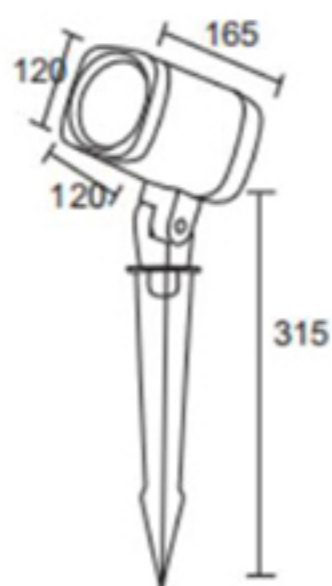

FOCUSLITE®

LED FLOODLIGHT

Lamp model:	FCS-F5P-30W
Input Wattage:	30W
Input voltage:	DC24V/AC220V
Related CCT:	Single color/RGBW
Material:	Aluminum alloy+ Lens
Housing color:	Oxide/custom color
Beam angle:	25°
Output lumen:	80-100LM/W
CRI:	75 < Ra < 85
Adjustable angle:	0~270°
LED source:	CREE
IP Rating:	IP65
Operate working temperature:	-25~+60 °C
Stock temperature:	-30~+65 °C
Lifespan:	50,000 H
Product size:	D120*L165*H110mm
Factor:	≥0.85
Power efficiency:	≥90%
Electric Shock Classification:	II Class
Controll way:	Single color/DMX512