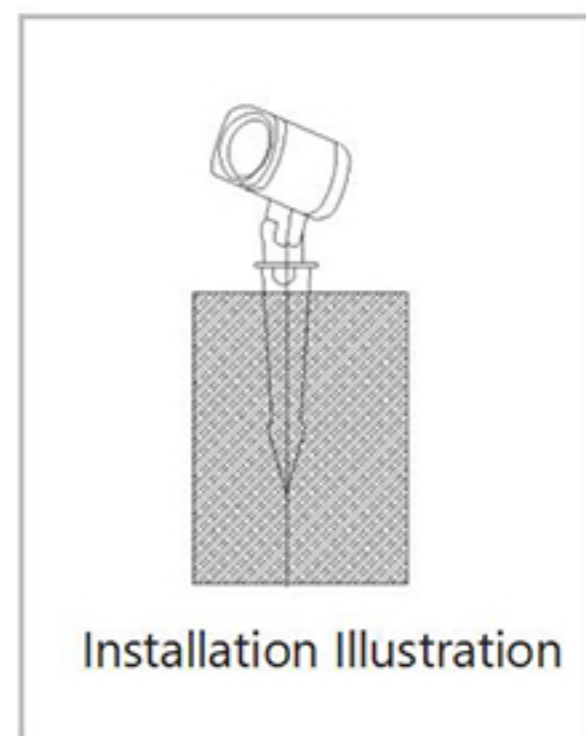

FOCUSLITE®

LED FLOODLIGHT

Lamp model:	FCS-F5P-30W
Input Wattage:	30W
Input voltage:	DC24V/AC220V
Related CCT:	Single color/RGBW
Material:	Aluminum alloy+ Lens
Housing color:	Oxide/custom color
Beam angle:	25°
Output lumen:	80-100LM/W
CRI:	75 < Ra < 85
Adjustable angle:	0~270°
LED source:	CREE
IP Rating:	IP65
Operate working temperature:	-25~+60 °C
Stock temperature:	-30~+65 °C
Lifespan:	50,000 H
Product size:	D120*L165*H110mm
Factor:	≥0.85
Power efficiency:	≥90%
Electric Shock Classification:	II Class
Controll way:	Single color/DMX512