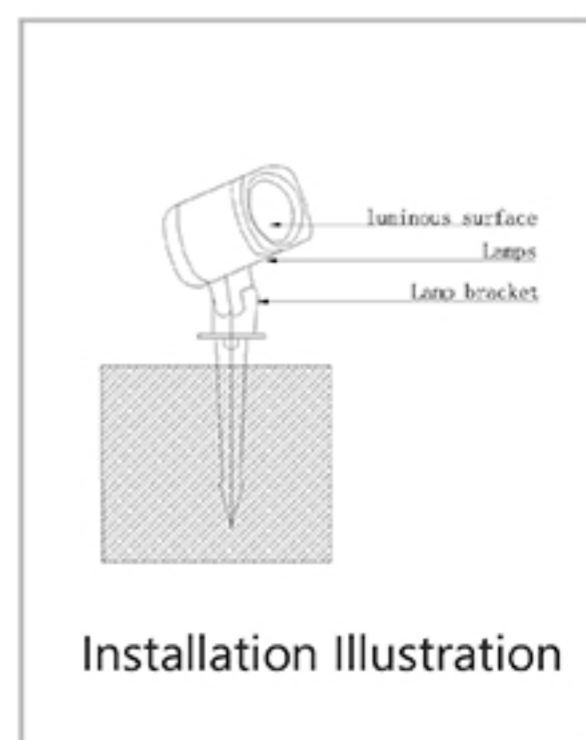

FOCUSLITE®

Lamp model:	FCS-F32P-25W
Input Wattage:	25W
Input voltage:	DC24V/AC220V
Related CCT:	Single color/RGBW
Material:	Aluminum alloy+ Lens
Housing color:	Oxide/custom color
Beam angle:	8°/10°/12°/ 15° / 20° /30°/ 45°/ 60°
Output lumen:	80-100LM/W
CRI:	75 < Ra < 85
Adjustable angle:	0~180°
LED source:	CREE
IP Rating:	IP65
Operate working temperature:	-25~+60 °C
Stock temperature:	-30~+65 °C
Lifespan:	50,000 H
Product size:	D88*125*H380mm
Factor:	≥0.85
Power efficiency:	≥90%
Electric Shock Classification:	II Class
Controll way:	on/off /DMX512