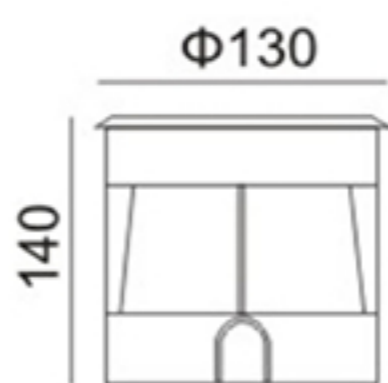

LED BURIED LAMP SERIES

Lamp model:	FCS-I130AD-7W
Input Wattage:	7W
Input voltage:	DC24V/AC220V
Related CCT:	Single color
Material:	Stainless steel + tempered glass
Housing color:	Oxide/custom color
Beam angle:	25°
Output lumen:	80-110LM/W
CRI:	75 < Ra < 85
Adjustable angle:	/
LED source:	CREE
IP Rating:	IP67
Operate working temperature:	-25 ~ +60 °C
Stock temperature:	-30 ~ +65 °C
Lifespan:	50,000 H
Product size:	D130*140mm
Factor:	≥0.85
Power efficiency:	≥90%
Electric Shock Classification:	II Class
Controll way:	always lighting